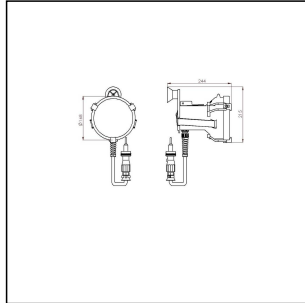

HML-ISO 35-5-C-W-F01-A01

Day Signalling Searchlight

Product illustrations are exemplary and may differ from the chosen product. Further variants and individual customization, we will gladly provide you on request.

WISKA-Order no.	10100904
Type	HML-ISO 35-5-C-W-F01-A01
Material	Polyamide, fibre reinforced
Material globe/diffuser	Polycarbonate
Colour	Black
Wattage	30 W
Voltage min. (V)	12 V
Voltage max. (V)	24 V
Type of Voltage	DC
Protection class	IP56
Operational areas	Emergency, Outdoor
Temp. range min	-25 °C
Temp. range max	55 °C
Lamp	Halogen lamp
Reflector	Glass
Lamp	included
Lamp shape	reflector
Average lamp durability	4000 h
Globe colour	Clear
Light performance	immediately
Lampholder	GY6,35
Number of lampholder	1 ST
Material cable gland	Polyamide
Power cable	H07RN-F 2x1,5mm ²
Ø cable diameter min	6 mm

Ø cable diameter max	13 mm
External dimensions LxWxH	160 x 244 x 215 mm
Approval	DNV
Weight	12,5 kg
Equipment	filter: red, green, blue, incl. PowerPack + Charger
Advice	Carrying case and filter discs

Remarks:

- Signal range: 3.400m during the day, 21.400m at night

Equipment:

- Toughened front glass
- Rubber sealing
- Quick fastening rubber
- Sighting device
- Micro switch for left- and right hander
- mounted halogen lamp + 3 spare lamps
- Connection cable 5m
- SOS function
- Permanent light function
- Cargo and storage in watertight, IP 67 (1m; 30min) crushproof and dust proof case
- This device is built at least according to requirements of ABS, BV, DNV, GL, LR, PRS