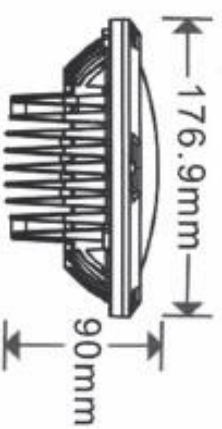

Product Instruction

7"78W LED Headlight for Jeep wrangler

Red wire connect car ACC.

- ③ connect for high beam control wire.
- ② connect for low beam control wire.
- ① connect negative polar of car.

Dimention chart

Basic parameter

- Voltage:DC 10~30V
- Power: 78W@High Beam, 30W@Low Beam