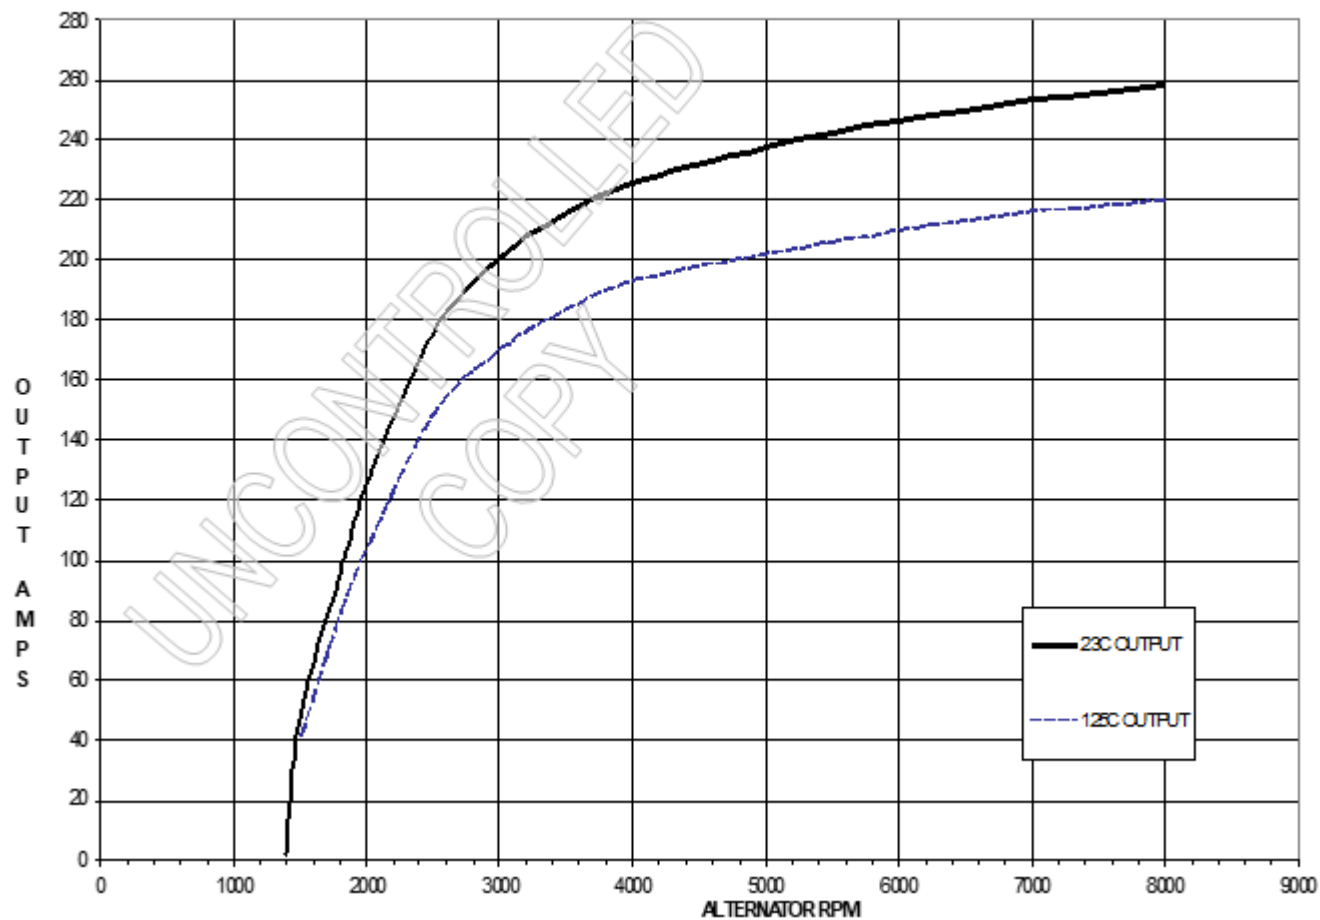

ALTERNATOR
OUTPUT
STABILIZED
PERFORMANCE

INITIAL MODEL:
BLP4101H

NOMINAL RATING:
VOLTS 24

Leece-Neville Heavy Duty Systems Output Curves

						PRESTOLITE ELECTRIC, INC. 400 MAIN STREET ARCADE, N.Y. 14009	
DRAWN CAB CHKD RDS ENG OK RDS		DATE 04/30/18 DATE 05/04/18 DATE 05/04/18		PERFORMANCE CURVES		CURVE NO C-3606-1	
A REV	RELEASED FOR PRODUCTION DESCRIPTION	05/04/18 CAB DATE	ECN- 62099 RDS APPROVED	SHEET 1 OF 1			