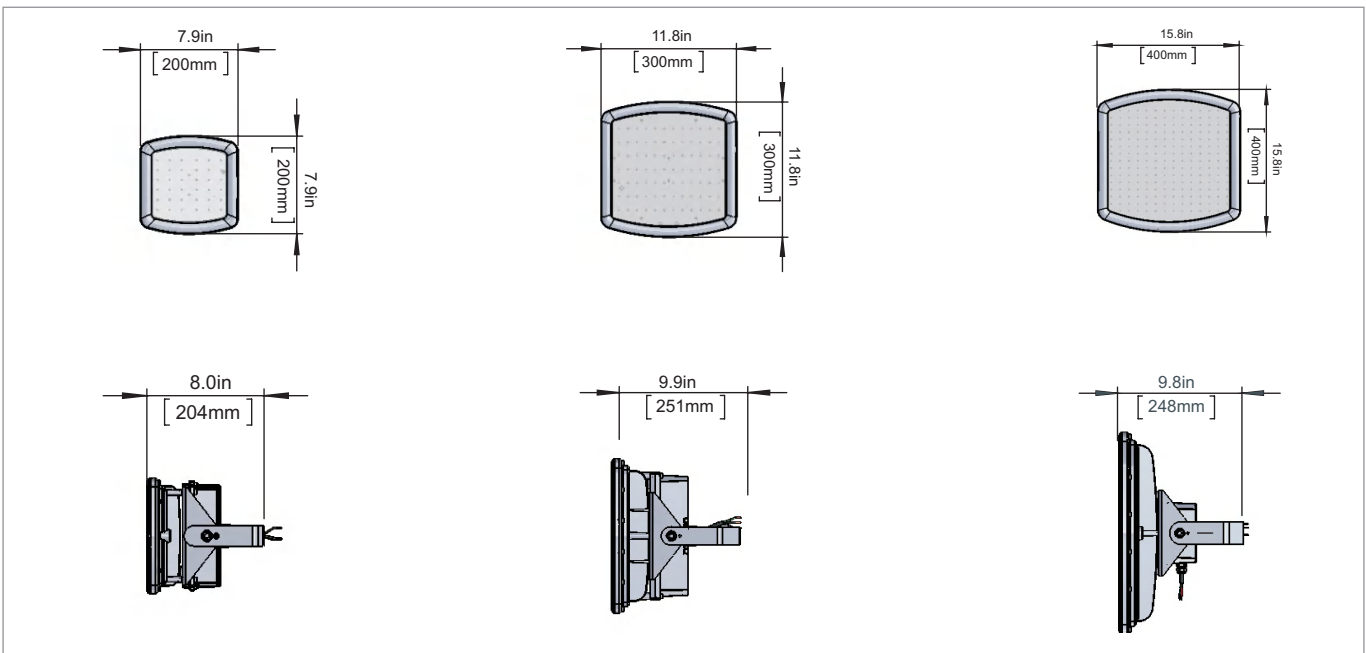

White+Red LED Decklight

Standard(s) for Safety:

- UL 844, Luminaires for Use in Hazardous (Classified) Locations
- CSA C22.2 No. 137-M1981, Luminaires for Use in Hazardous Locations
- UL 1598A for Marine Environments
- LM79 Data Available Upon Request
- CE, ROHS, Approved

Materials

Body	Seawater resistant, casted, and powder coated aluminium
Glass	Tempered glass
Bracket	Stainless steel 316

Dimensions

Lighting Distribution