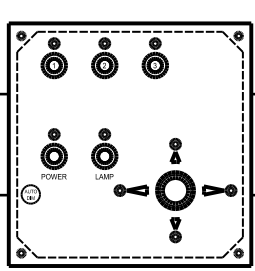

shipyard supply

shipyard supply

shipyard supply

shipyard supply

D-Sub 9 pole cable socket

D-Sub 9 pole cable socket

D-Sub 9 pole cable socket

230VAC
50/60 Hz
3x 1.5mm²

master-slave cable 1m
makers supply

Shipyard supply

cable plug
D-Sub 9 pole

D-Sub 9 pole cable socket

shipyard supply

cable socket
D-Sub 9 pole

Responsible dep. Drawing	Technical reference 87900	Created by WB	Approved by MKvE
		Document type Technical drawing	Documents status valid
		Title, Agent, Order No., Project / Hull No. XBO 2000, Tower version 230 V, 3 ph+N+PE Order No.: 17BE31CSTCI-JM63AA079 Project / Hull No.: H2560 Polar research vessel	
		Rev. 0	Date of issue 14.06.2017
		Lang. en	Page 1