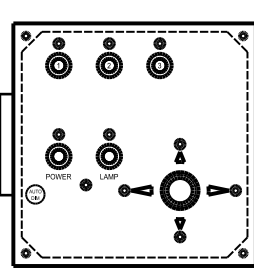

master-slave cable 1m
makers supply

Shipyard supply

cable plug
D-Sub 9 pole

D-Sub 9 pole cable socket

shipyard supply

cable socket
D-Sub 9 pole

Responsible dep. Drawing	Technical reference 87900	Created by WB	Approved by MKvE
		Document type Technical drawing	Documents status valid
		Title, Agent, Order No., Project / Hull No. XBO 2000, Tower version 230 V, 3 ph+N+PE Order No.: 17BE31CSTCI-JM63AA079 Project / Hull No.: H2560 Polar research vessel	
		Rev. 0	Date of issue 14.06.2017
		Lang. en	Page 1