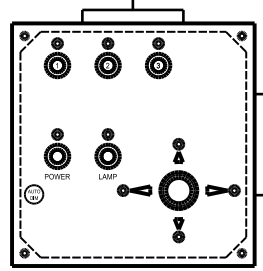

shipyard supply

shipyard supply

shipyard supply

shipyard supply

D-Sub 9 pole cable socket

D-Sub 9 pole cable socket

D-Sub 9 pole cable socket

230VAC
50/60 Hz
3x 1.5mm²

master-slave cable 1m
makers supply

Shipyard supply

cable plug
D-Sub 9 pole

D-Sub 9 pole cable socket

shipyard supply

cable socket
D-Sub 9 pole

Responsible dep. Drawing	Technical reference 87900	Created by WB	Approved by MKvE
		Document type Technical drawing	Documents status valid
		Title, Agent, Order No., Project / Hull No. XBO 2000, Tower version 230 V, 3 ph+N+PE Order No.: 17BE31CSTCI-JM63AA079 Project / Hull No.: H2560 Polar research vessel	
		Rev. 0	Date of issue 14.06.2017
		Lang. en	Page 1