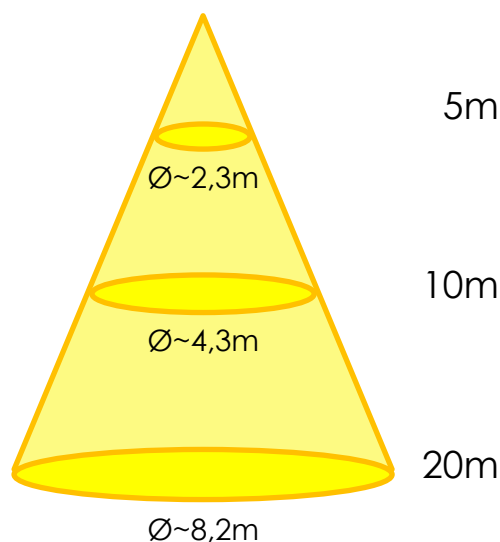

Floodlight MLS-200

Pesch Marinescheinwerfer
Ortsring 2
D - 21423 Winsen/Luhe

Tel.: +49 4171 5684
E-Mail: sales@seematz.de
<http://www.seematz.de>

Floodlight MLS-200

Technical facts:

- 200W
- Warm white: 3000 K
up to 22400 lm light output
- Cold white: 5000 K
up to 28800 lm light output
- Frozen white: 6200 K
up to 30000 lm light output
- Compact dimensions:
470mm x 340mm x 135mm
(without bracket)
- Special optical clear, scratch
resistant PMMA Cover
- Mounting: adjustable aluminium
bracket
- Weight: 17 kg

Narrow Beam (20°) 6200K

Wide Beam (45°) 6200K