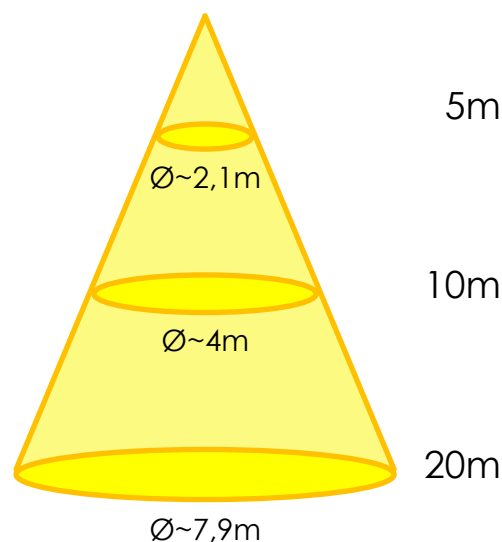

## Technical facts:

- 150W
- Warm white: 3000 K  
up to 16800 lm light output
- Cold white: 5000 K  
up to 21600 lm light output
- Frozen white: 6200 K  
up to 22500 lm light output
- Compact dimensions:  
670mm x 170mm x 135mm  
(without bracket)
- Special optical clear, scratch  
resistant PMMA Cover
- Mounting: adjustable aluminium  
bracket
- Weight: 13 kg

## Wide Beam (45°) 6200K