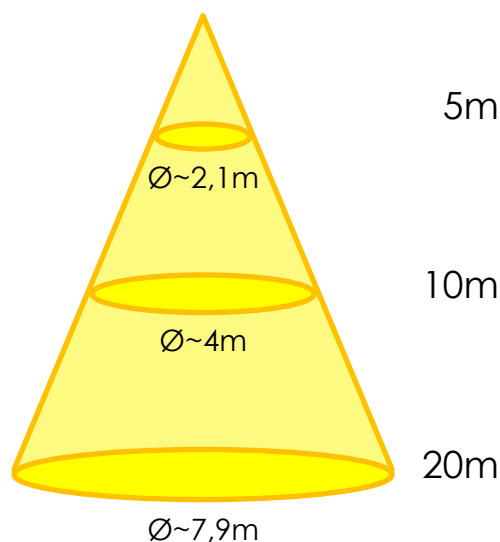

Floodlight MLS-50

Pesch Marinescheinwerfer
Ortsring 2
D - 21423 Winsen/Luhe

Tel.: +49 4171 5684
E-Mail: sales@seematz.de
<http://seematz.de>

Floodlight MLS-50

Technical facts:

- 50W
- Warm white: 3000 K
up to 5600 lm light output
- Cold white: 5000 K
up to 7200 lm light output
- Frozen white: 6200 K
up to 7500 lm light output
- Compact dimensions:
240mmx170mmx135mm
(without bracket)
- Special optical clear, scratch
resistant PMMA Cover
- Mounting: adjustable aluminium
bracket
- Weight: 5 kg

Narrow Beam (20°) 6200K

Wide Beam (45°) 6200K