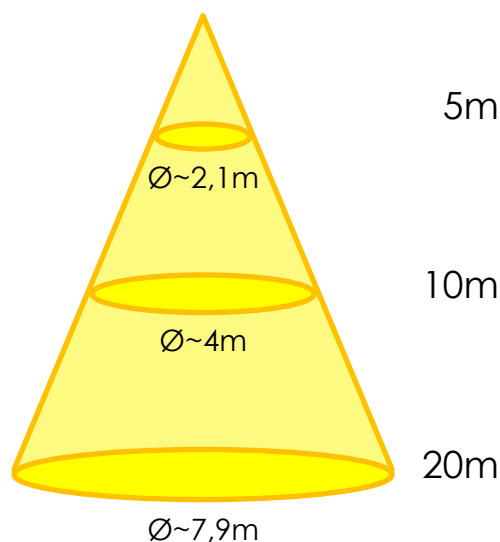

Floodlight MLS-100

Pesch Marinescheinwerfer
Ortsring 2
D - 21423 Winsen/Luhe

Tel.: +49 4171 5684
E-Mail: sales@seematz.de
<http://www.seematz.de>

Floodlight MLS-100

Technical facts:

- 100W
- Warm white: 3000 K
up to 10200 lm light output
- Cold white: 5000 K
up to 14400 lm light output
- Frozen white: 6200 K
up to 15000 lm light output
- Compact dimensions:
240mmx340mmx135mm
(without bracket)
- Special optical clear, scratch
resistant PMMA Cover
- Mounting: adjustable aluminium
bracket
- Weight: 10 kg

Narrow Beam (20°) 6200K

Wide Beam (45°) 6200K