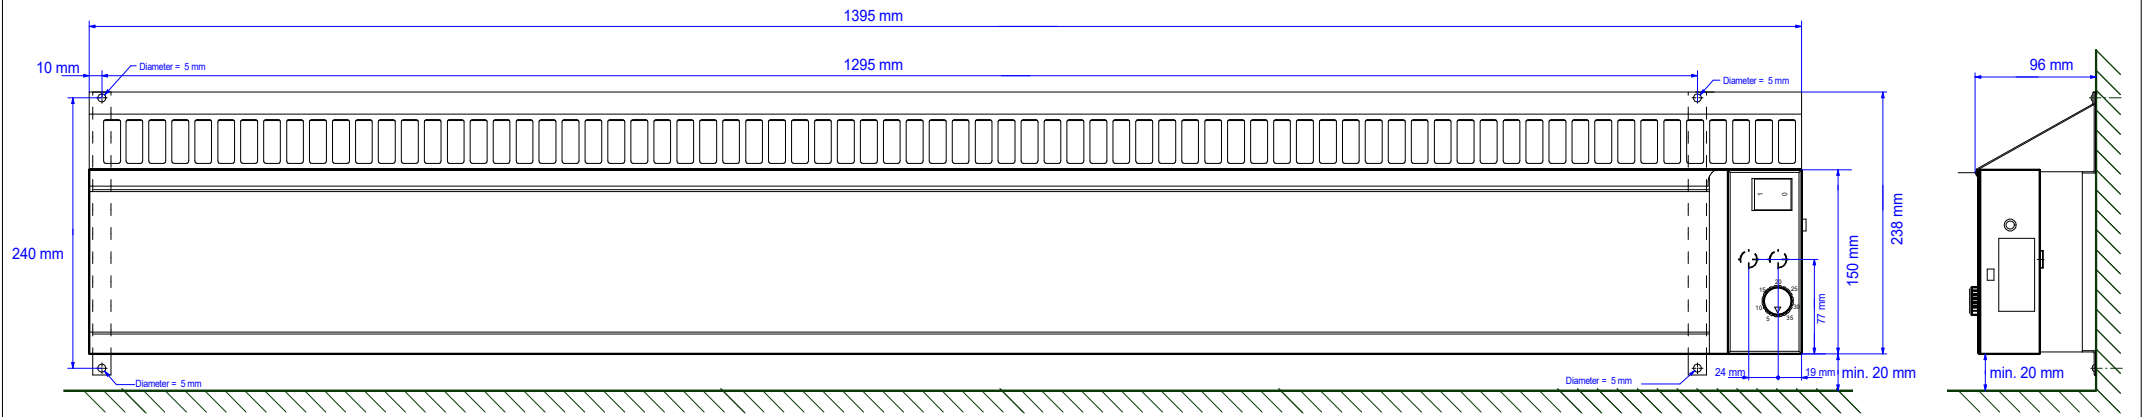

Marine Heater: Telco T2RIB 20

Company	TELCO FABRIKKER AS
Type	T2RIB 20