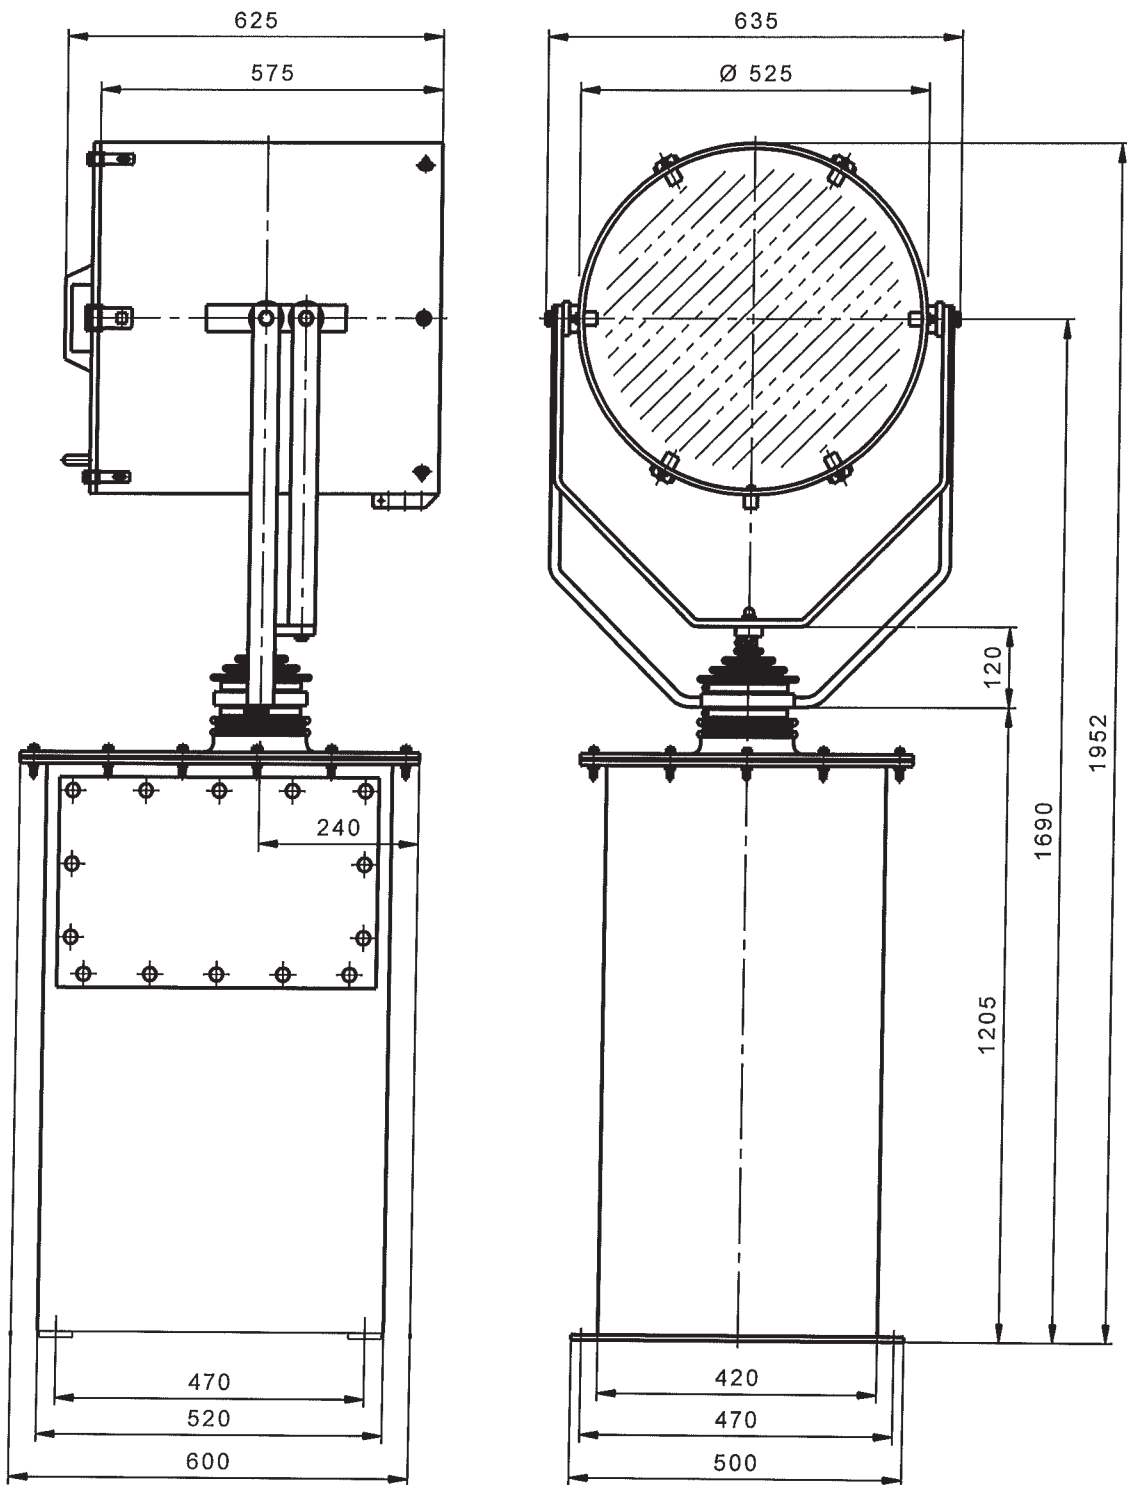

SEEMATZ Searchlight XBO 1000W-2000W

Reflector Aluminium

with focal motor

525 XBO 1000 from min 2.5° to max 10° angle
 525 XBO 1600 from min 3° to max 12° angle
 525 XBO 2000 from min 4° to max 16° angle

SEEMATZ

PESCH Marinescheinwerfer

Ortsring 2

D- 21423 Winsen

Tel.: +49 4171 5684

Fax.: +49 4171 50765

**Seematz searchlight EFNT XBO 525
with remote control type EFNT 750**

SEEMATZ Searchlight
EF - Control panel with focal