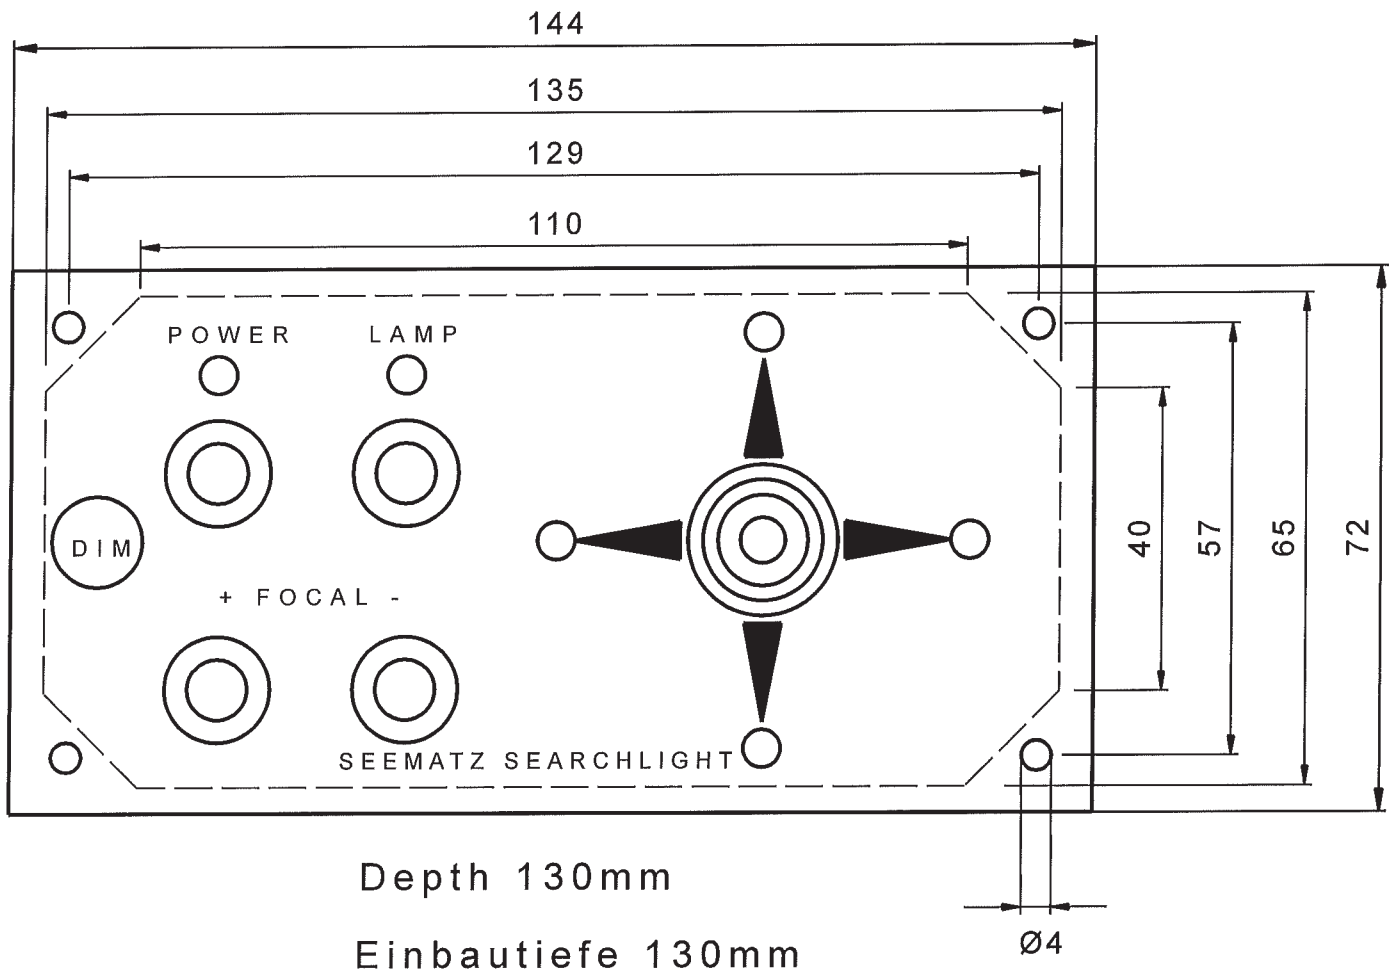

SEEMATZ Searchlight XBO 1000W-2000W

Reflector Aluminium

with focal motor

525 XBO 1000 from min 2.5° to max 10° angle
 525 XBO 1600 from min 3° to max 12° angle
 525 XBO 2000 from min 4° to max 16° angle

SEEMATZ

PESCH Marinescheinwerfer

Ortsring 2

D- 21423 Winsen

Tel.: +49 4171 5684

Fax.: +49 4171 50765

**Seematz searchlight EFNT XBO 525
with remote control type EFNT 750**

SEEMATZ Searchlight
EF - Control panel with focal