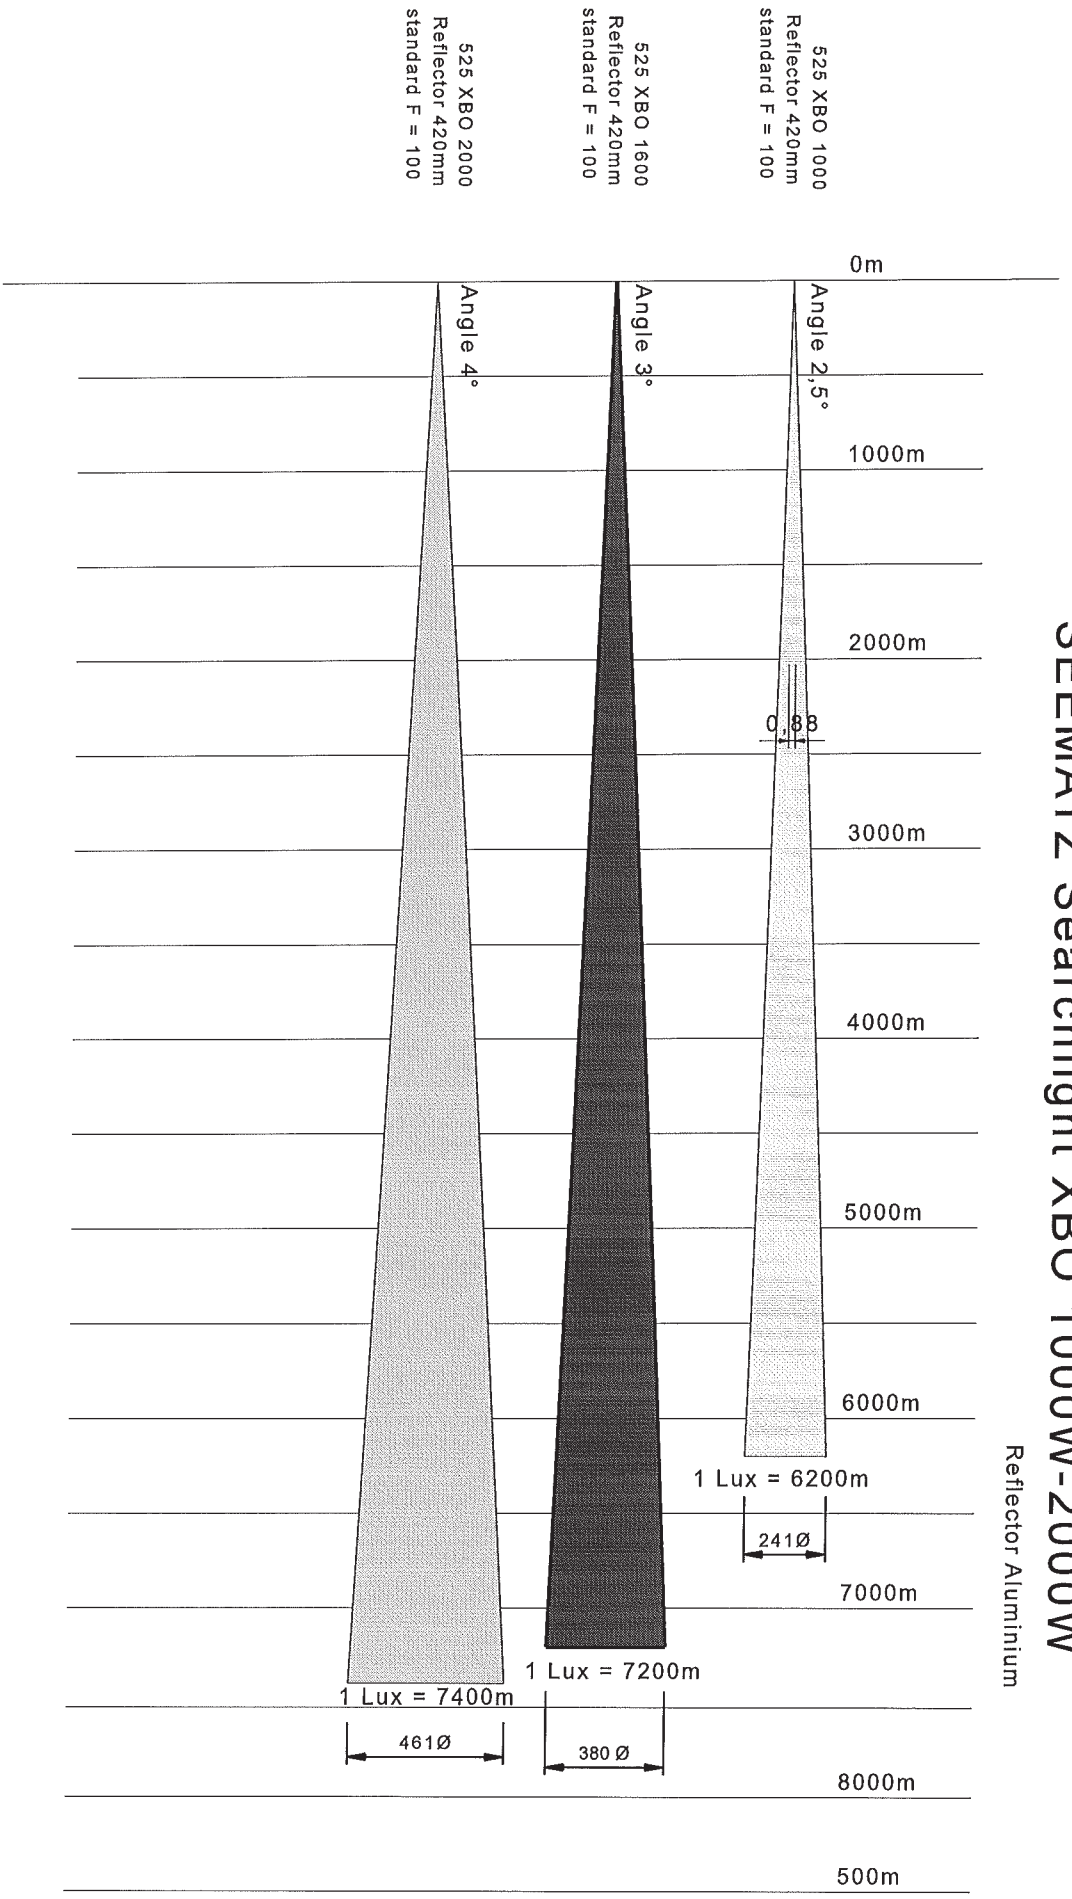

SEEMATZ Searchlight XBO 1000W-2000W

Reflector Aluminium

with focal motor

525 XBO 1000 from min 2.5° to max 10° angle
 525 XBO 1600 from min 3° to max 12° angle
 525 XBO 2000 from min 4° to max 16° angle

SEEMATZ

PESCH Marinescheinwerfer

Ortsring 2

D- 21423 Winsen

Tel.: +49 4171 5684

Fax.: +49 4171 50765

**Seematz searchlight EFNT XBO 525
with remote control type EFNT 750**

SEEMATZ Searchlight
EF - Control panel with focal