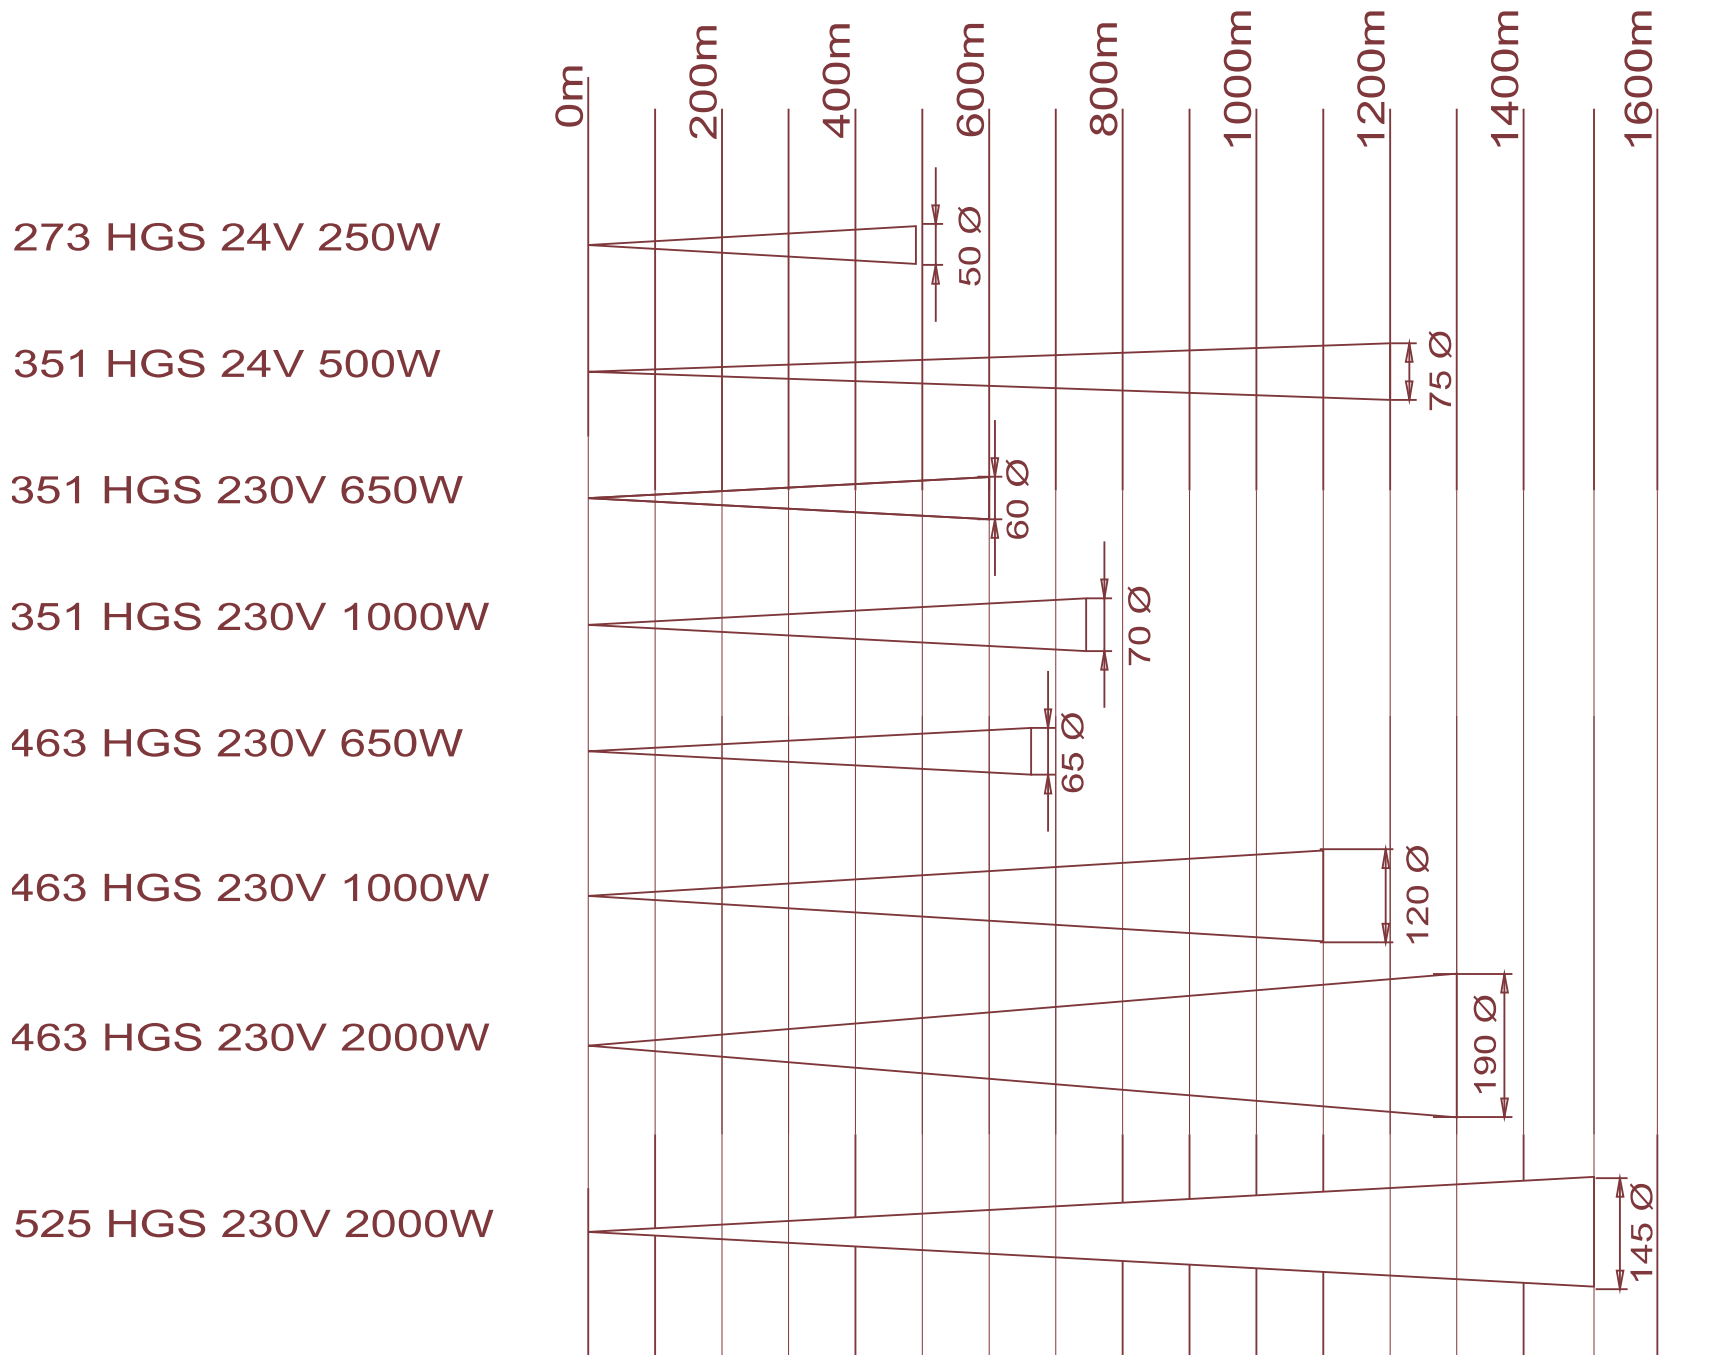

SEEMATZ Searchlight HGS 250W-2000W

measurements are conform DIN regulation