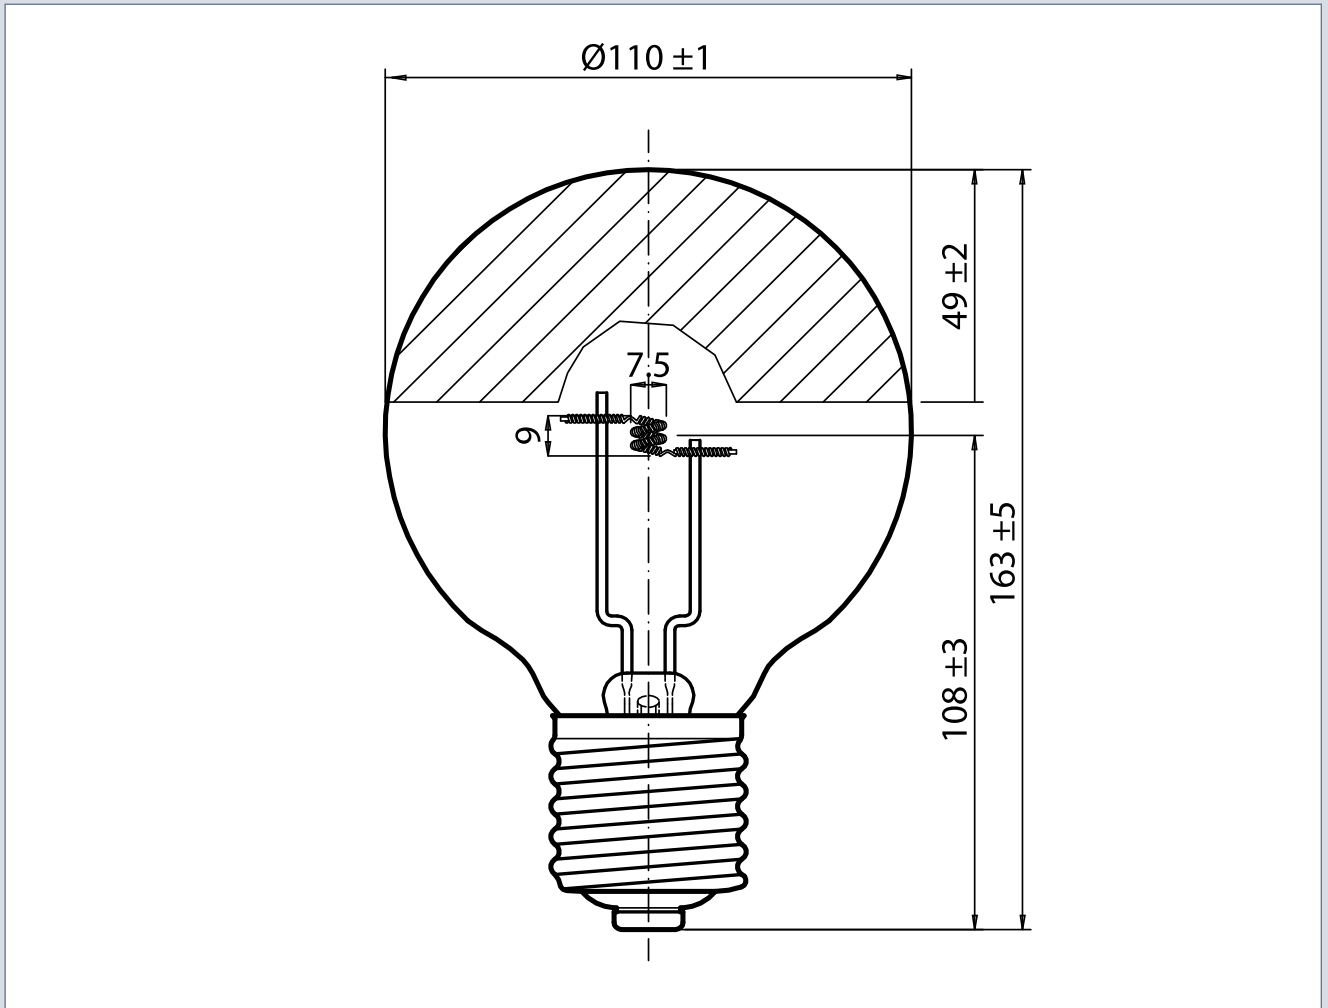

INDUSTRIAL SPECIALTY LIGHTING

Industrial Entertainment - Datasheet

ENTERTAINMENT LAMPS - 24V 500W E40 570B TOP MIRRORED

		[]	Tol.
VOLTAGE	24	V	
WATTAGE	500	W	
LUMEN OUTPUT	10000	LM	
LUMEN PRO WATT		LM/W	
AVERAGE LIFE	50	H	
BASE	E40	/	
REMARKS	570B,KV / 162G/02		
BRAND	NEUTRAL		